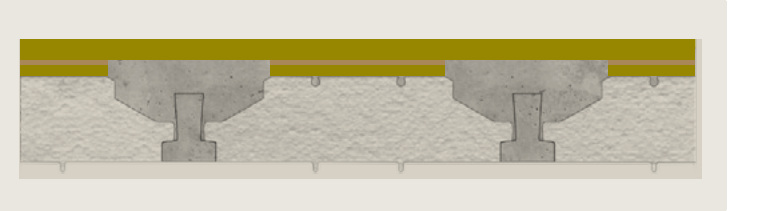

CHOISIR LA ZONE DE MISE EN OEUVRE

SOLUTIONS PSE POUR POUTRELLES RECTOR

1 PLANCHERS INTERMÉDIAIRES

ENTREVOUS COFFRANT + RUPTEUR THERMIQUE

KNAUF HOURDIVERSEL G
+ KNAUF STOP THERM ULTRA

Avec plafond suspendu

2 PLANCHERS SUR VIDE SANITAIRES

ENTREVOUS COFFRANT + ISOLANT SOUS CHAPE

KNAUF HOURDIVERSEL G
+ KNAUF THANE SOL

OU

ENTREVOUS ISOLANT

KNAUF HOURDIVERSEL AAA À E

OPTION KILLER WATTS, TRAITEMENT DES PONTS THERMIQUES EN VIDE SANITAIRE

3 TOITURES-TERRASSES

ENTREVOUS COFFRANT + RUPTEUR THERMIQUE + ISOLANT SOUS ÉTANCHÉITÉ

KNAUF HOURDIVERSEL G
+ KNAUF STOP THERM F30
+ KNAUF THANE ET SE

Avec plafond suspendu

4 HAUTS DE SOUS-SOL

ENTREVOUS ISOLANT MOULÉ SE + RUPTEUR THERMIQUE

KNAUF SKY®
+ KNAUF STOP THERM F30

OU

ENTREVOUS COFFRANT + ISOLANT SOUS CHAPE

KNAUF HOURDIVERSEL G SE
+ KNAUF THANE SOL